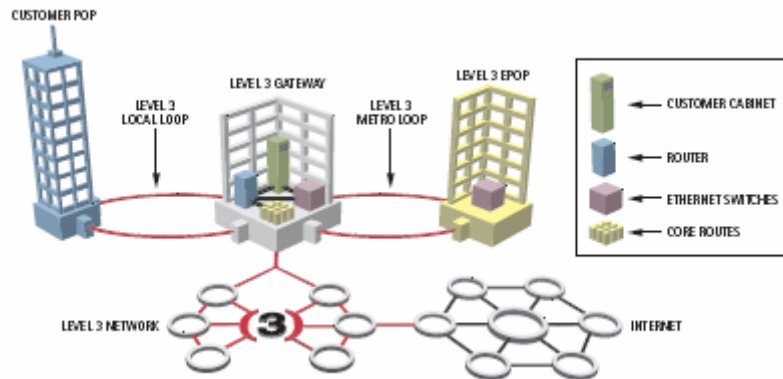

The Ability to Reach Anywhere — Internationally

SmartDataCenter.com leverages Level(3)'s broadband network and high capacity peering interconnects to deliver high performance On-Net and Off-Net Internet connectivity.