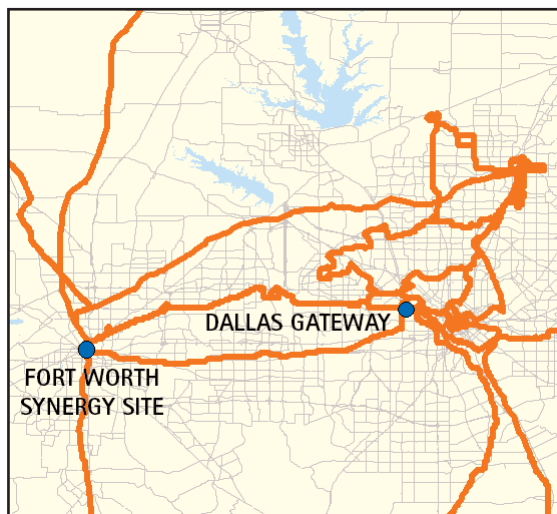

Level 3 Dallas Gateway: 3180 Irving Blvd., Dallas, TX 75247