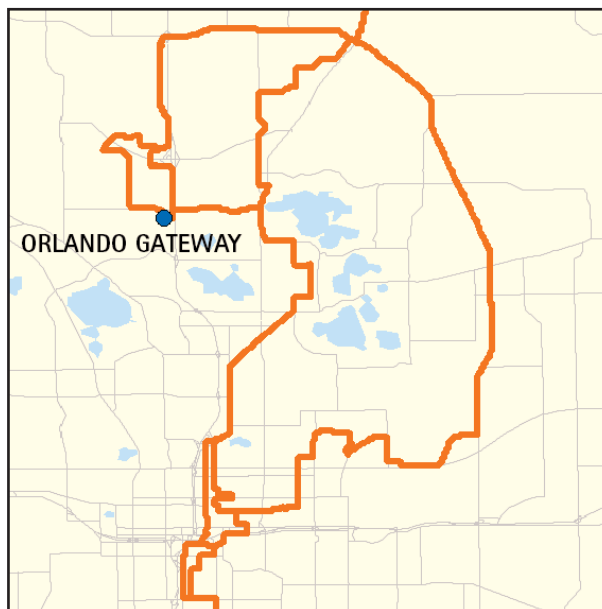

Level 3 Orlando Gateway:
380 Lake Destiny Drive, Orlando, FL 32810