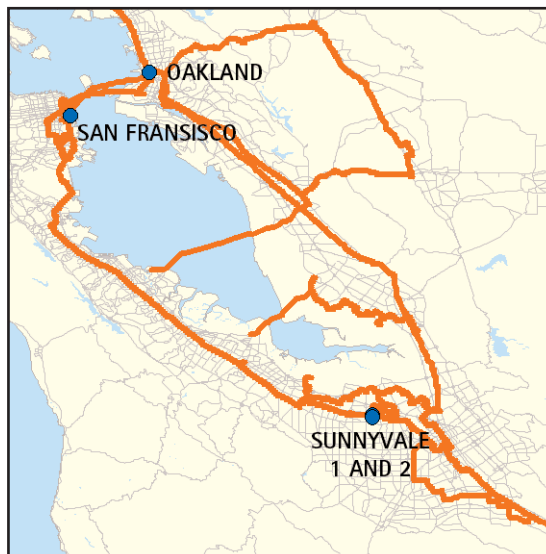

Alternate Carriers in the Facility

- AT&T
- WorldCom Local
- SBC
- XO Communications

Level 3 Sunnyvale 1 Gateway:
1380 Kifer Road, Sunnyvale, CA 94086